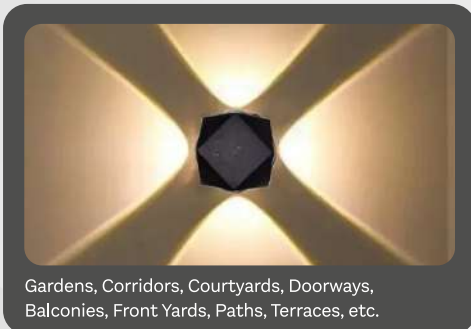

Model No.
ANR4WD-4WAY

Wattage
6W

Color Temperature
3000K

Input Voltage
100-275V/50-60Hz

Power Factor
≥0.95

CRI
>80

Body Type
High quality Die-Cast Aluminium based housing

Lumens
600 lms

Surge Protection
4KV

Dimensions {LXWXH}mm
44X44X44

Note: CRI is based on 6500K CCT

Application Area

Gardens, Corridors, Courtyards, Doorways,
Balconies, Front Yards, Paths, Terraces, etc.