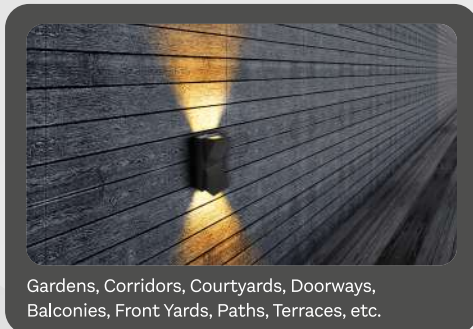

Note: CRI is based on 6500K CCT

Application Area

Gardens, Corridors, Courtyards, Doorways,
Balconies, Front Yards, Paths, Terraces, etc.

K-Wall Light

Up & Down LED Wall Light

IP65

Up & Down wall Scone Light is used to give classy look to your home Interior. Made up of die-cast aluminium body for better heat dissipation.