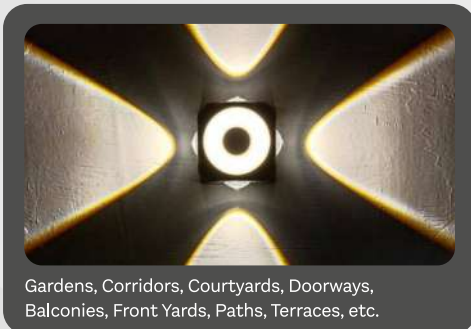

Model No.
ANR5W-5WAY

Wattage
8W

Color Temperature
3000K

Input Voltage
100-275V/50-60Hz

Power Factor
≥0.95

CRI
>80

Body Type
High quality Die-Cast Aluminium based housing

Lumens
800 lms

Surge Protection
4KV

Dimensions {LXWXH}mm
44X44X44

Note: CRI is based on 6500K CCT

Application Area

Gardens, Corridors, Courtyards, Doorways,
Balconies, Front Yards, Paths, Terraces, etc.