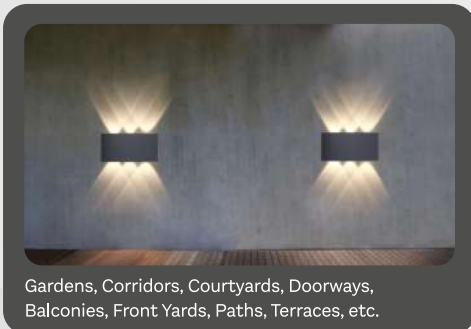

Surge Protection

4KV

Dimensions {LXWXH}mm

73X38X79(3W) / 111X38X79(6W) / 168X50X79(9W) / 206X50X79(12W)

Note: CRI is based on 6500K CCT

Application Area

Gardens, Corridors, Courtyards, Doorways,
Balconies, Front Yards, Paths, Terraces, etc.