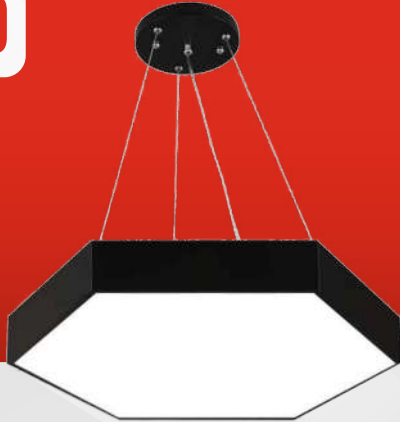

Lumens
4000 lms(40W) / 8000lms (80W)

Surge Protection
4KV

Dimensions {Each Arm LengthXHeight}mm
(300/600)X72

Body Color

White Black

Application Area

Office, Showroom, Café, Restaurants,
Hospitality, etc.

Hexagonal Drum Light

LED Suspended Light

IP20

Hexagonal Drum Light is perfect solution where we need different, creative and architectural lights to make our space modern with attractive lights and the light output. It's made of Aluminium and premium milky diffusers. It's available in various sizes based on demands.