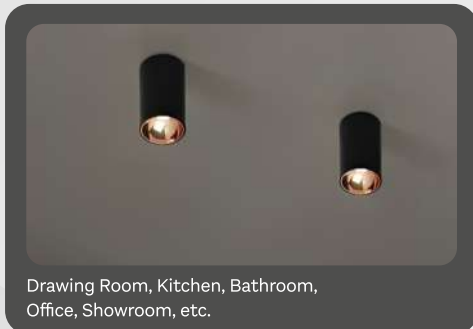

Rose
Gold

Shiny
Black

Body Color

White

Black

Application Area

Drawing Room, Kitchen, Bathroom,
Office, Showroom, etc.

COB Cylinder