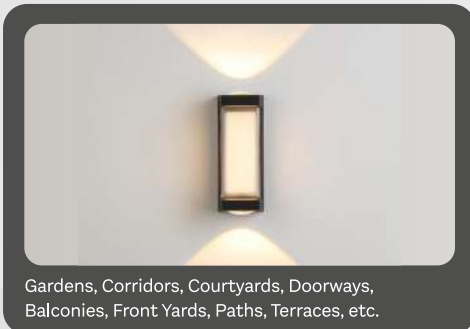

Model No.
ANRWLL-3WAY

Wattage
5W

Color Temperature
3000K

Input Voltage
100-275V/50-60Hz

Power Factor
≥0.95

CRI
>80

Body Type
High quality Die-Cast Aluminium
based housing

Surge Protection
4KV

Dimensions {LXWXH}mm
47X57X89

Note: CRI is based on 6500K CCT

Application Area

Gardens, Corridors, Courtyards, Doorways,
Balconies, Front Yards, Paths, Terraces, etc.