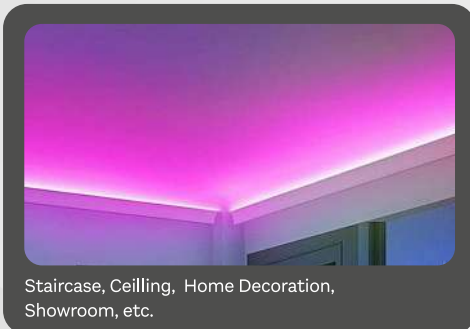

Application Area

Staircase, Ceiling, Home Decoration,
Showroom, etc.

Sparkle LED striplight made of bright LED chips, high quality thermal PCB board for high light output.

Model No.

ANRSSL-240

Wattage

60W

Color Temperature