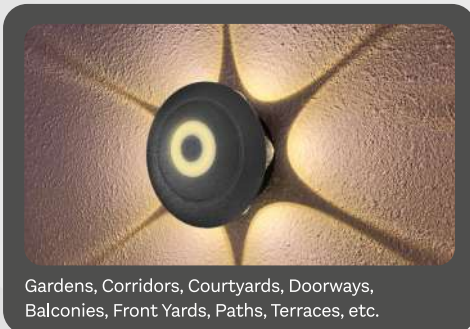

Surge Protection

4KV

Dimensions {LXWXH}mm

101X44X101(4Way) / 117X47X117(6Way) / 155X47X155(8Way)

Note: CRI is based on 6500K CCT

Application Area

Gardens, Corridors, Courtyards, Doorways,
Balconies, Front Yards, Paths, Terraces, etc.